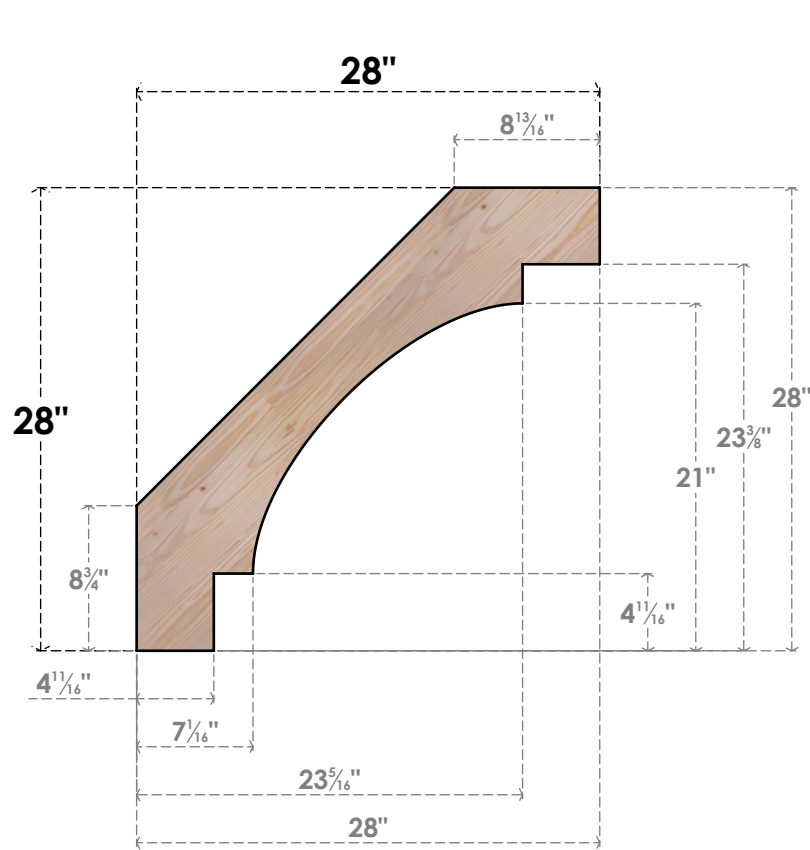

BRC06X28X28MRC00SDF

5 1/2"W X 28"D X 28"H MERCED SMOOTH BRACE, DOUGLAS FIR

SIDE

FRONT

EKENA MILLWORK
 2300 WEST MAIN ST.
 CLARKSVILLE, TX 75426
 TOLL FREE: 866-607-0453
 WWW.EKENAMILLWORK.COM

NOTES

1. INSTALLATION TO BE COMPLETED IN ACCORDANCE WITH MANUFACTURER'S SPECIFICATIONS.
2. DRAWING MAY NOT BE TO SCALE
3. THIS DRAWING IS INTENDED FOR DESIGN AND PLANNING PURPOSES ONLY.
4. ALL INFORMATION CONTAINED HEREIN WAS CURRENT AT THE TIME OF DEVELOPMENT BUT MUST BE REVIEWED AND APPROVED BY THE PRODUCT MANUFACTURER TO BE CONSIDERED ACCURATE.
5. PRODUCTS ARE NOT KILN DRIED. THIS ITEM IS UNIQUE AND WILL CONTAIN THE NATURAL VARIATIONS THAT THE WOOD SPECIES OFFERS. THIS MAY RESULT IN VARIATIONS UP TO 1/4"